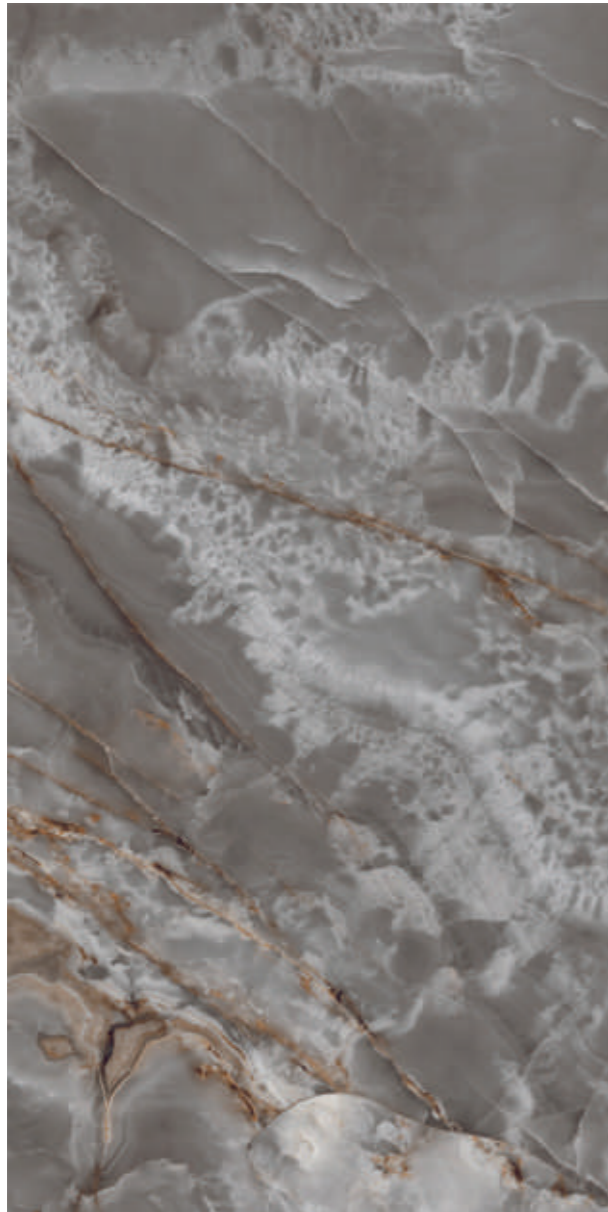

**Onyx Ice
Grey**