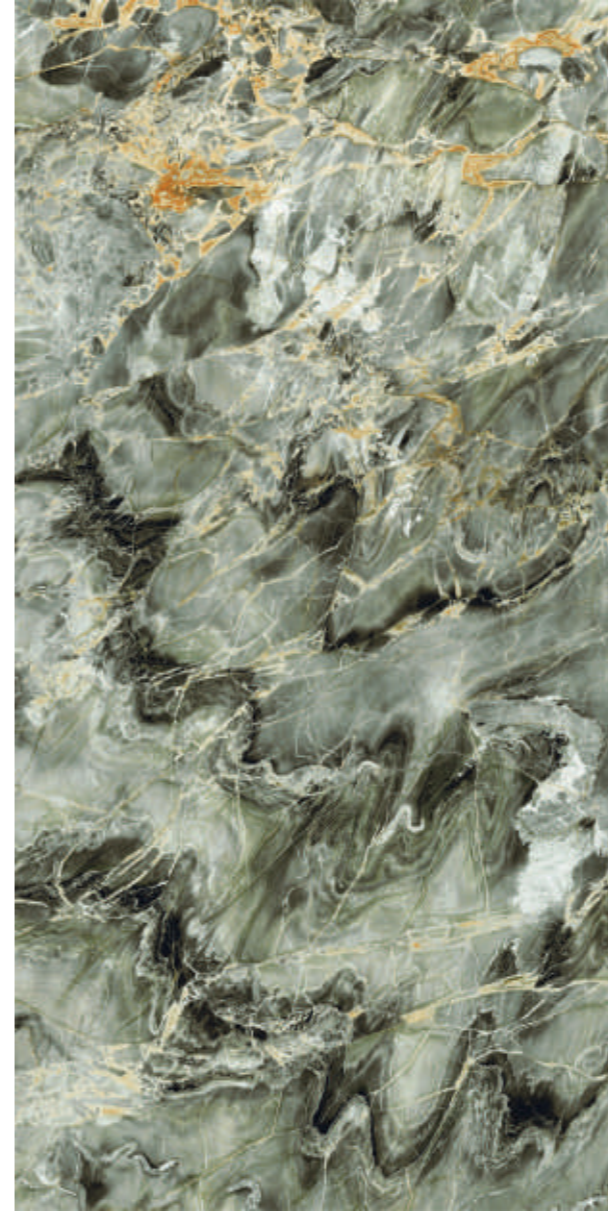

**Zebrano
Green**