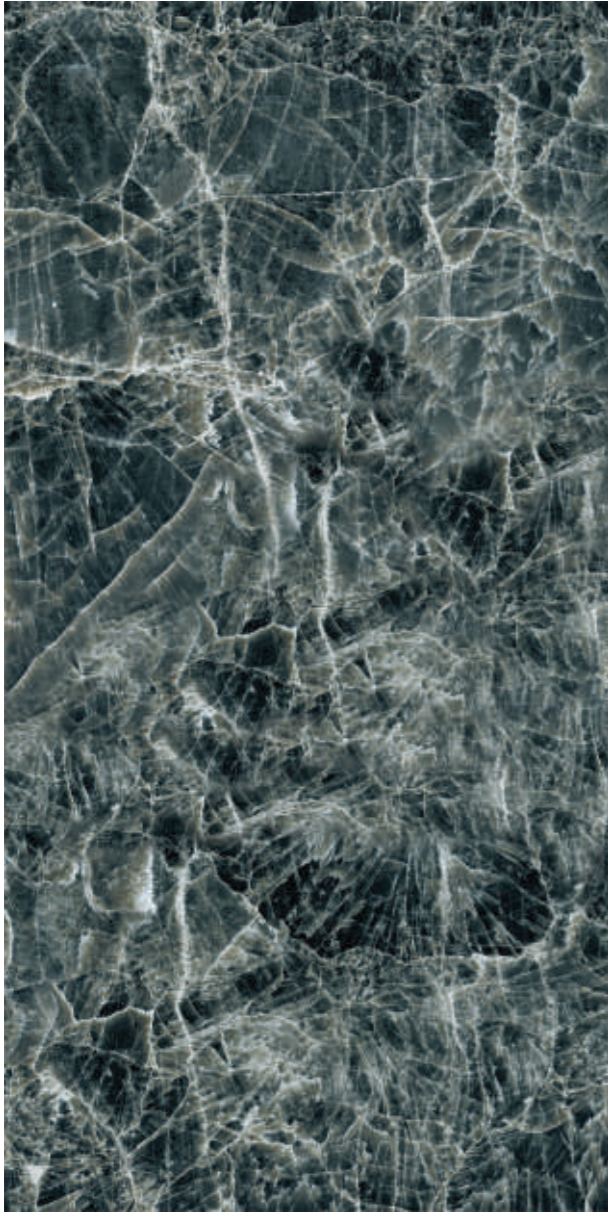

Surface :
Glass

Thickness :
9mm

Random :
04

**Magic
Wine**

MAKING THE INTERIOR SPACES FULL OF REFINEMENT.

Ozone
Aqua

— Glass collection

**Ozone
Aqua**