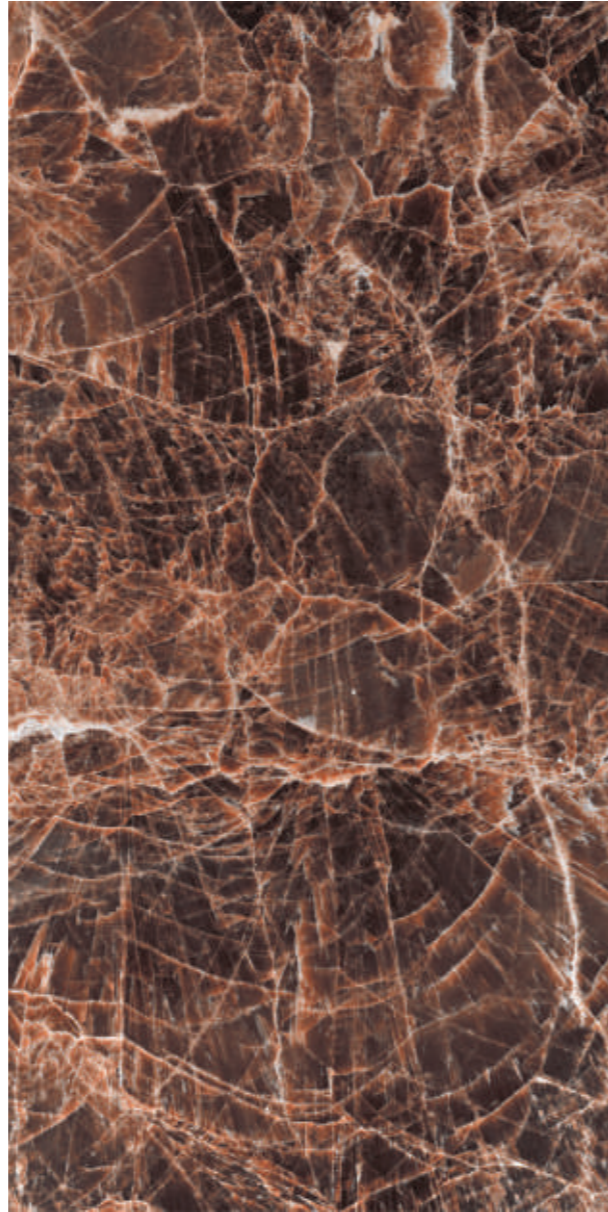

Surface :
Glass

Thickness :
9mm

Random :
04

**Magic
Wine**

MAKING THE INTERIOR SPACES FULL OF REFINEMENT.

Ozone
Aqua

— Glass collection

**Ozone
Aqua**