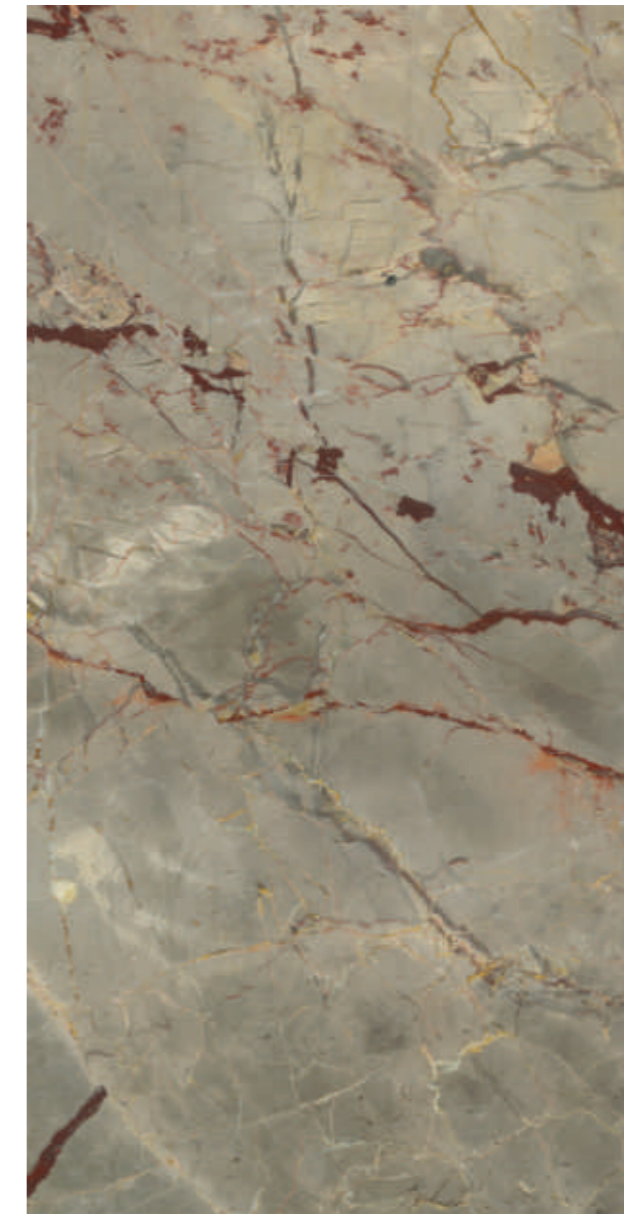

**Saran
Collin Red**

ELEVATES THE BEAUTY OF ANY SPACE.