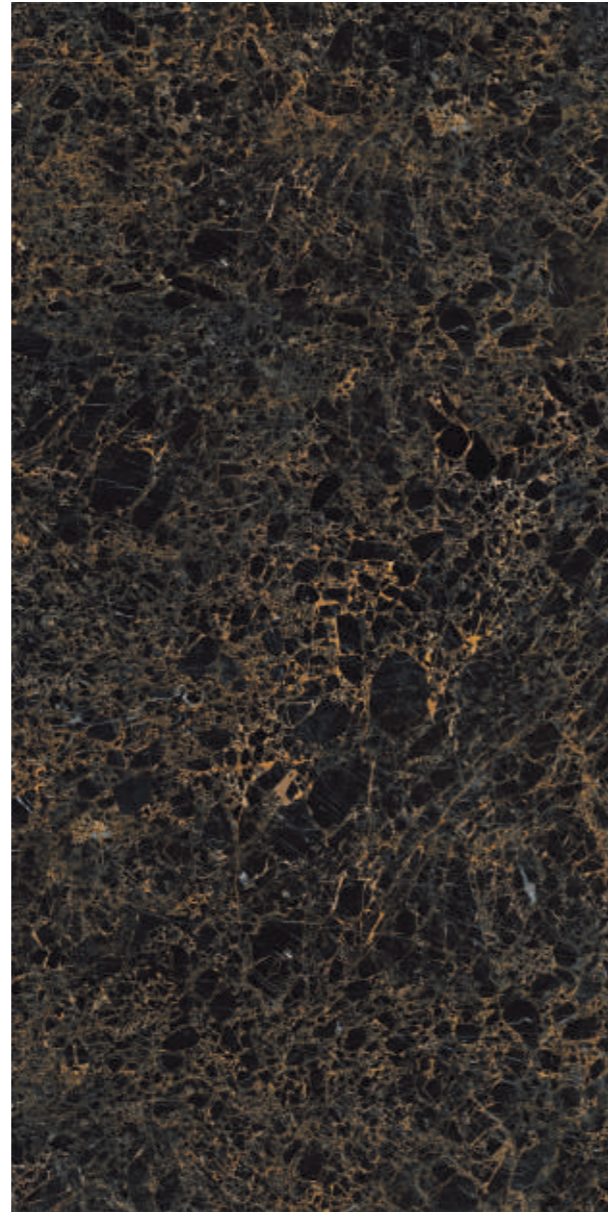

**Random :
04**

**Feoni
Black**

STRIKING A BALANCE BETWEEN CLASSIC
AND CONTEMPORARY.

**Glodan
Portro**

— Glass collection —

**Glodan
Portro**

**Golden
Black**

**Size :
800x1600mm**