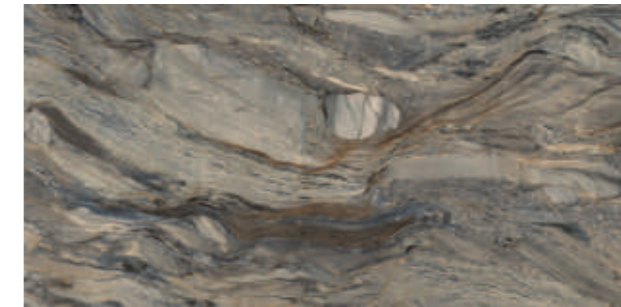

**Size :
800x1600mm**

**Surface :
Shine**

**Thickness :
9mm**

**Random :
04**