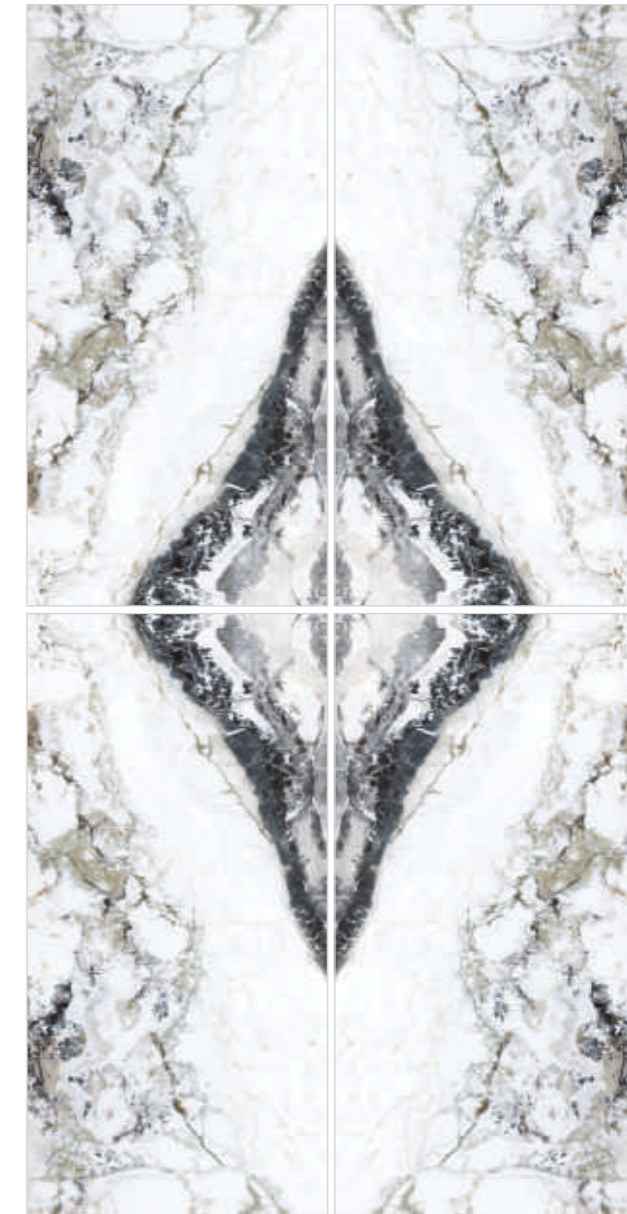

Felicita

CONTEMPORARY FINENESS AND FINISH.