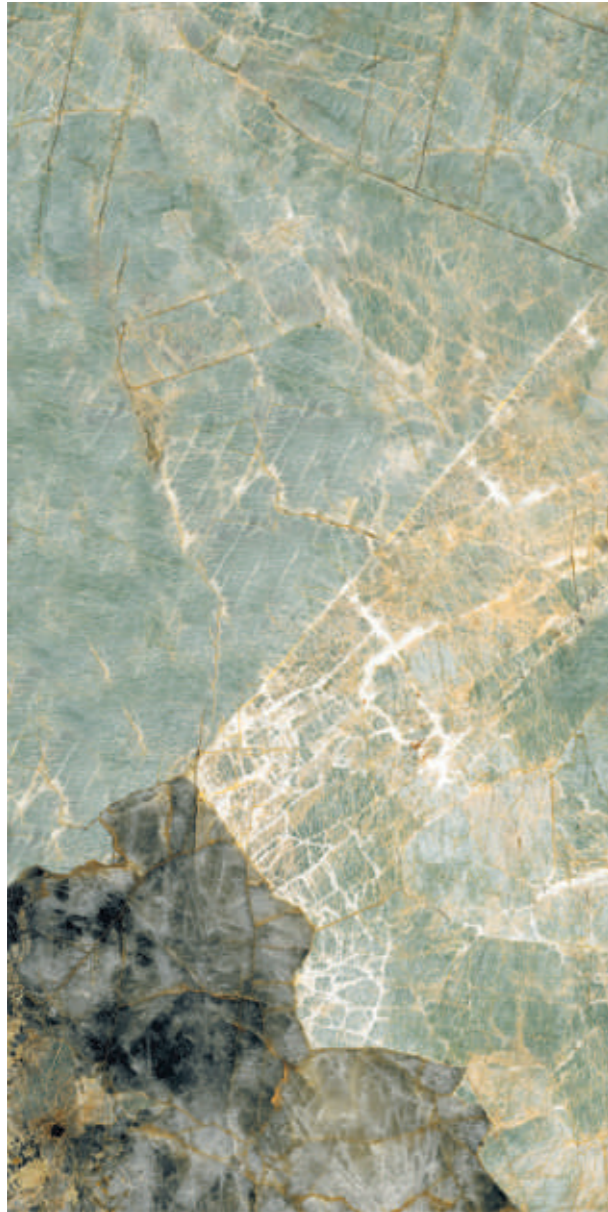

**Forest
Aqua**

— Glass collection —

**Forest
Green**

**Forest
Aqua**

CONTEMPORARY ELEGANCE WITH
A REFINED SOUL.

Size :
800x1600mm

Surface :
Glass

Thickness :
9mm