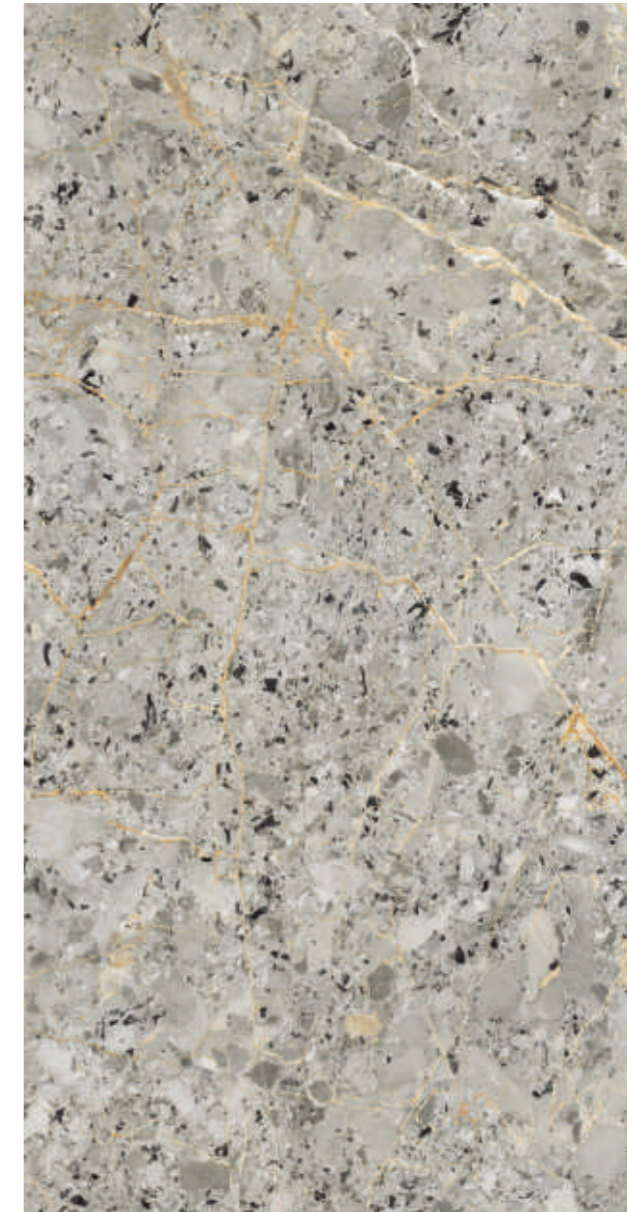

**Multi
Sathvario**

**Size :
800x1600mm**

**Surface :
Shine**

**Thickness :
9mm**

**Random :
04**

**Moriox
Grey**

PERFECTLY COMBINES AESTHETICS AND FUNCTIONALITY.

Size :
800x1600mm