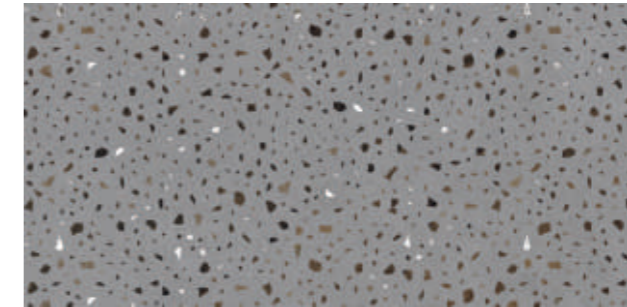

**Tuscan
Chips Grey**

TIMELESS APPEAL AND UNIQUE
UNDERSTATED BEAUTY.

**Size :
800x1600mm**

**Surface :
Matt**

**Thickness :
9mm**

**Random :
04**

ARTCELE
CARVING COLLECTION

**Botticino
Beige**