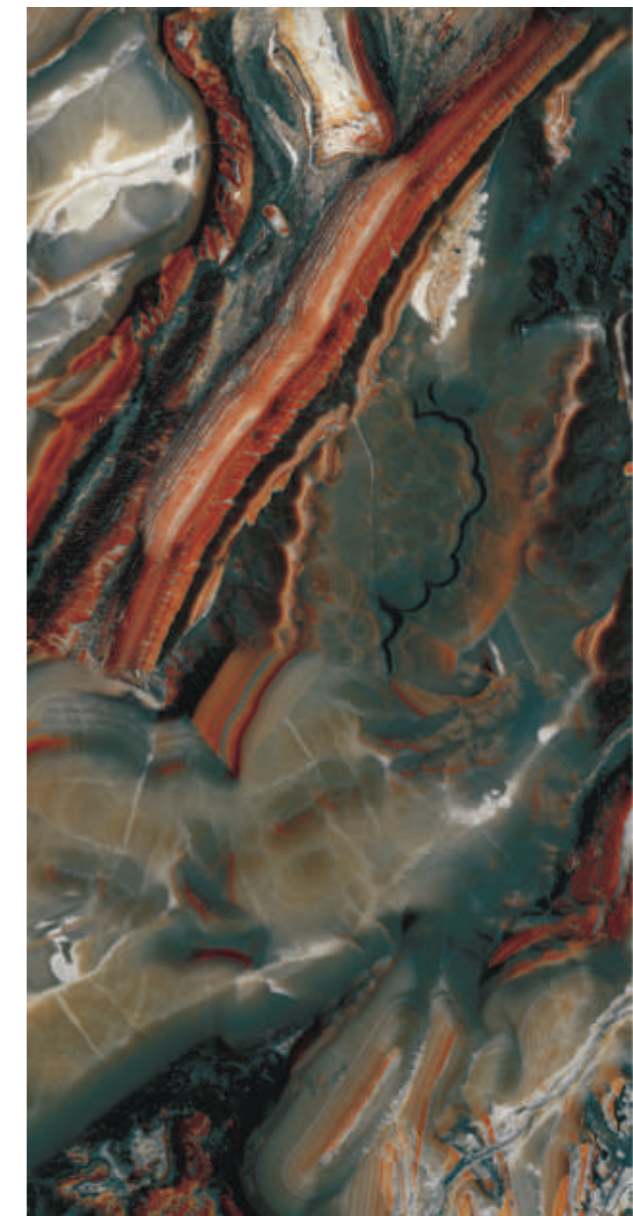

Size :
800x1600mm

Surface :
Glass

Thickness :
9mm

Random :
04

**Magic
Wine**

MAKING THE INTERIOR SPACES FULL OF REFINEMENT.