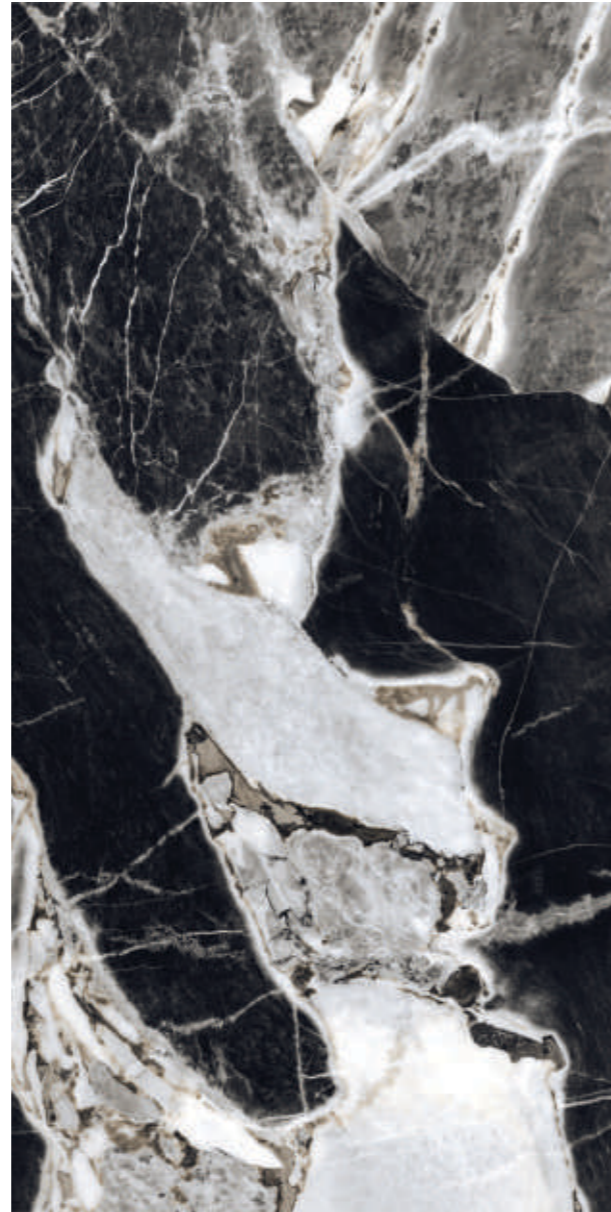

**Felicita
Black**

**Size :
800x1600mm**

**Surface :
Glass**

**Thickness :
9mm**

**Random :
04**