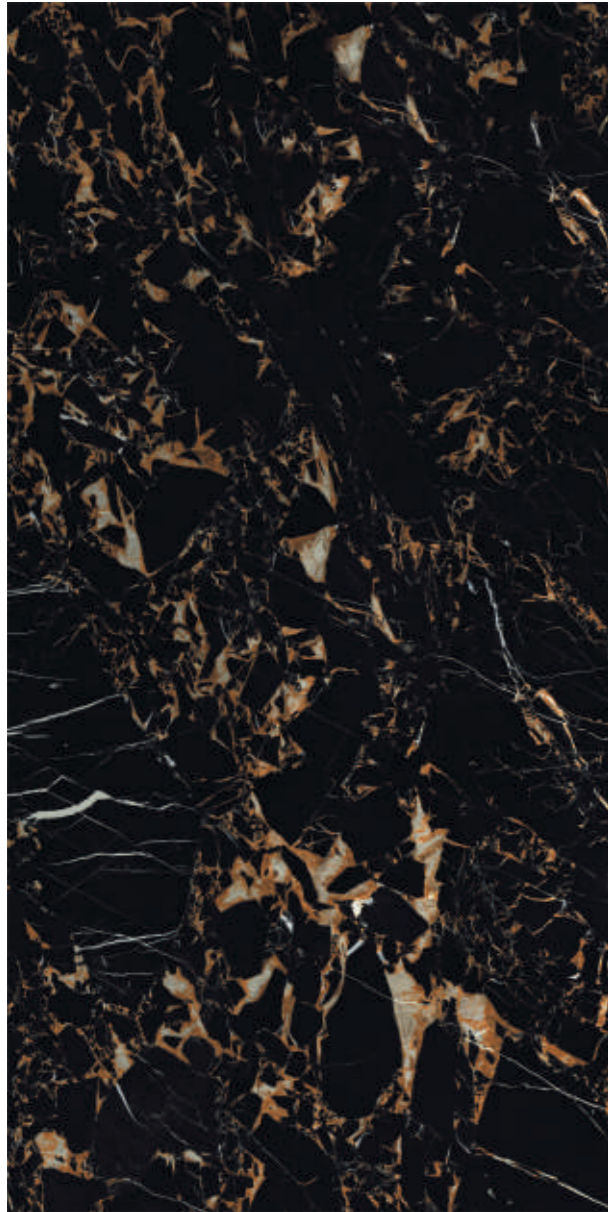

**Random :
04**

**Feoni
Black**

STRIKING A BALANCE BETWEEN CLASSIC
AND CONTEMPORARY.

**Glodan
Portro**

— Glass collection —

**Glodan
Portro**

**Golden
Black**

**Size :
800x1600mm**