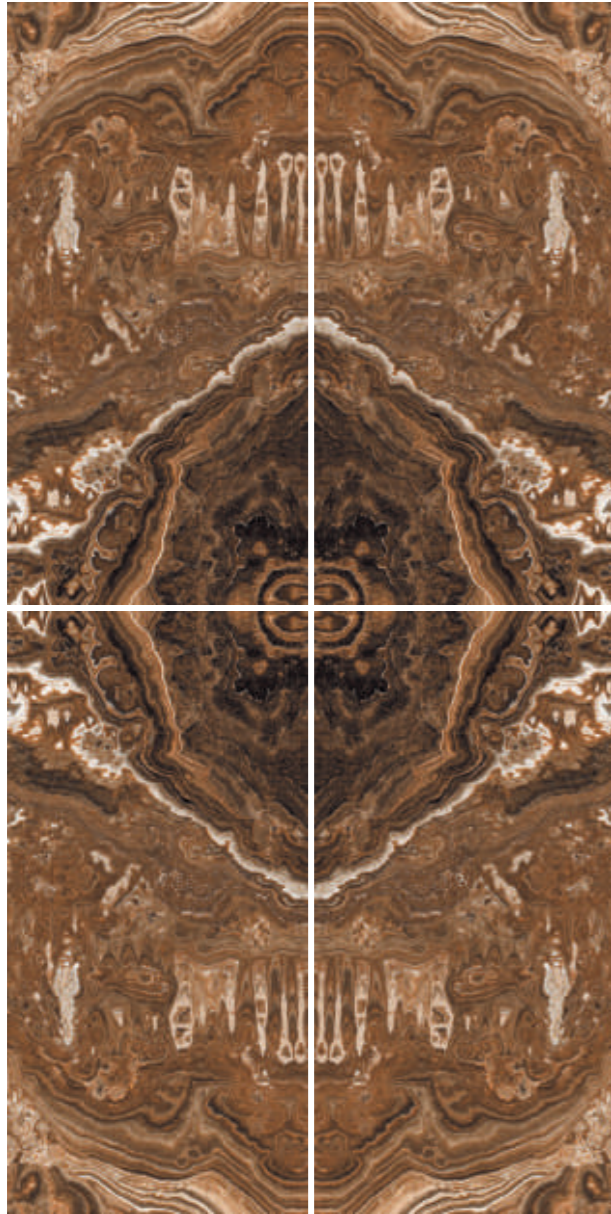

Surface :
Shine

Thickness :
9mm

Random :
A/B

Felicita

CONTEMPORARY FINENESS AND FINISH.

**PILAR
BROWN**

— Glass collection —

**Pillar
Brown**