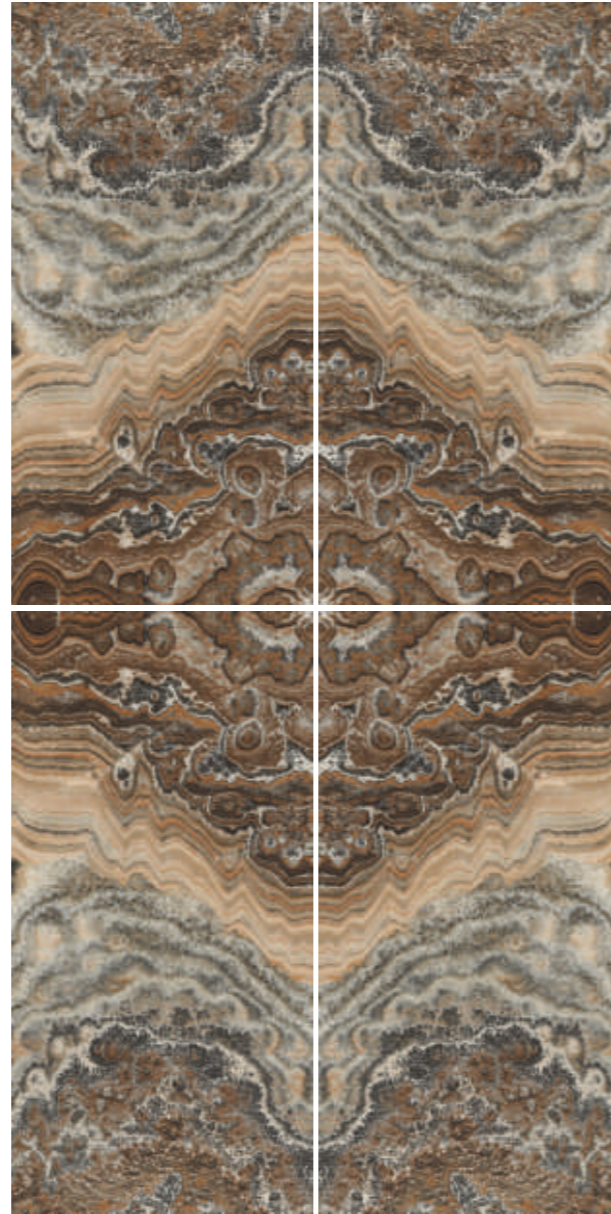

Surface :
Shine

Thickness :
9mm

Random :
A/B

Felicita

CONTEMPORARY FINENESS AND FINISH.

**PILAR
BROWN**

— Glass collection —

**Pillar
Brown**