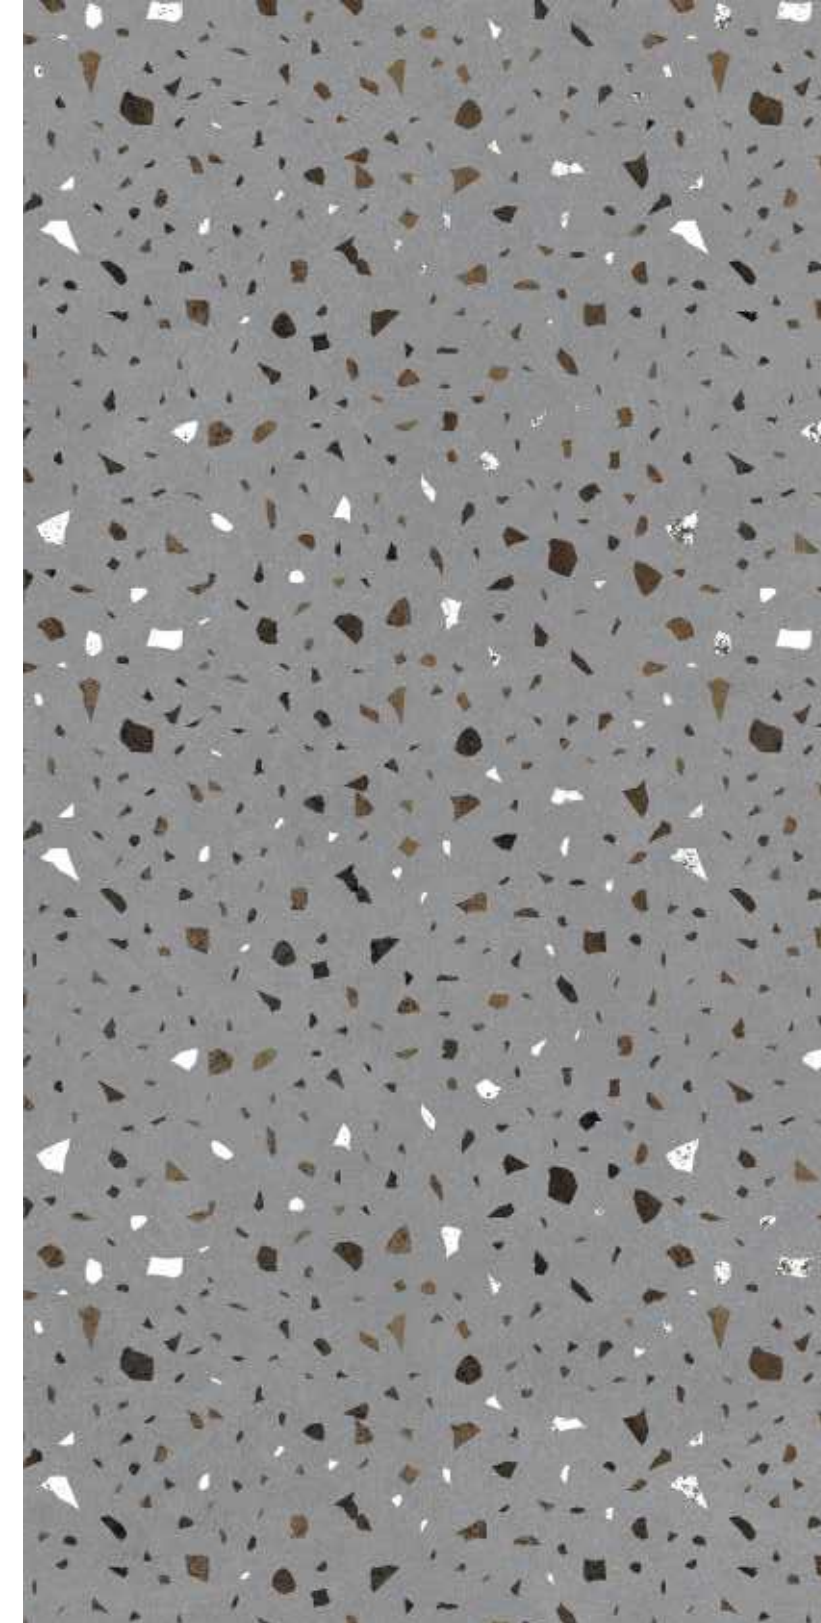

Inimitable  
blends  
for  
an  
imperial  
aesthetic.

**M A T T**  
SURFACE

8 0 0 x 1 6 0 0 m m

TUSCAN CHIP GREY

**TUSCAN  
CHIPS**

**TUSCAN  
CHIPS GREY**

**Size :**  
**800x1600mm**

**Surface :**  
**Matt**