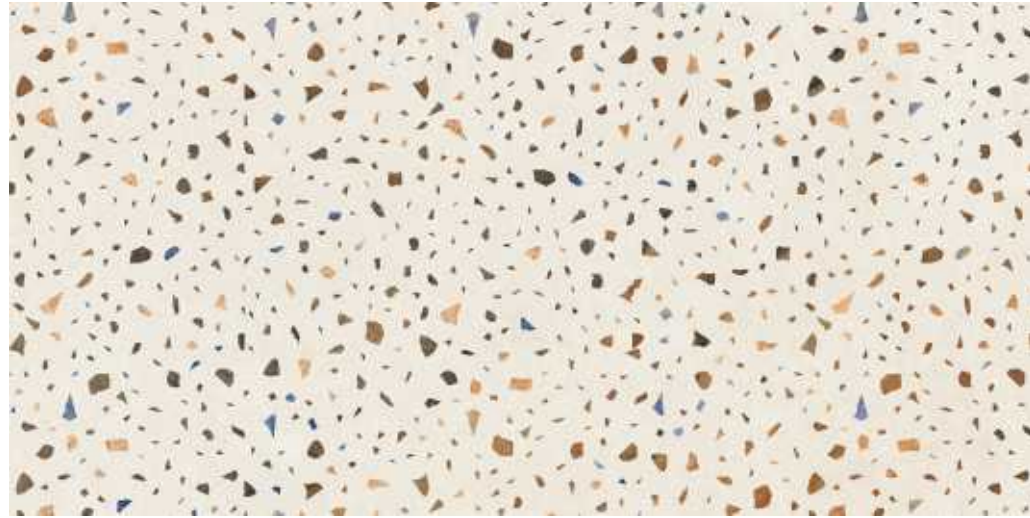

Inimitable  
blends  
for  
an  
imperial  
aesthetic.

**M A T T**  
SURFACE

8 0 0 x 1 6 0 0 m m

TUSCAN CHIP GREY

**TUSCAN  
CHIPS**

**TUSCAN  
CHIPS GREY**

**Size :**  
**800x1600mm**

**Surface :**  
**Matt**